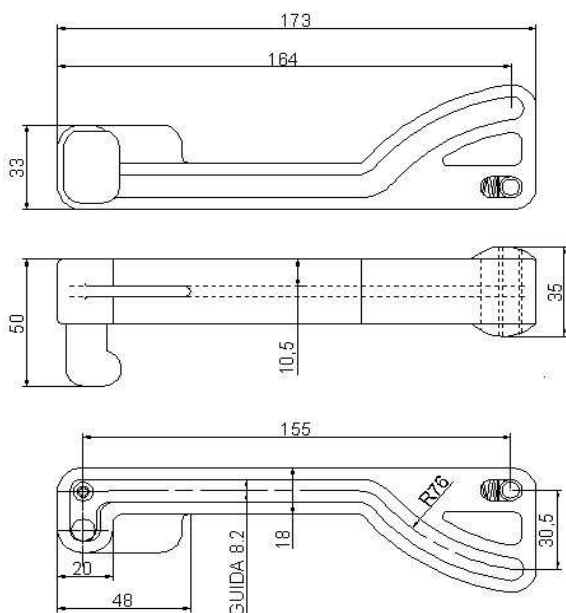

MANIGLIA APERTURA-CHIUSURA

OPENING-CLOSING HANDLE

Art.145347

CARATTERISTICHE:

- Corpo e pomello: poliammide F.V. UV

FEATURES:

- Handle and knob: polyamide G.F. UV