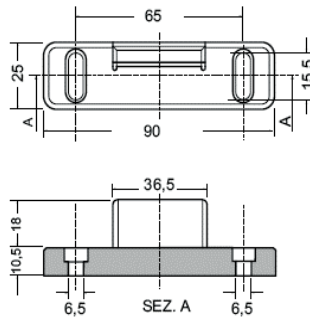

ASOLE 15,5X6,5
MATERIALE: POLIAMMIDE UV

SLOTS 15.5X6.5
MATERIAL: UV POLYAMIDE

SCONTO PER CHIUSURE FINESTRINO

STRIKER FOR WINDOW CLOSURE

Art.138301