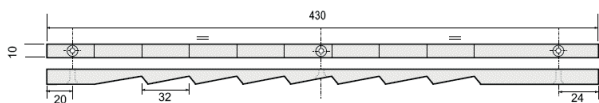

GUIDA VETRO DESTRA E SINISTRA

GLASS GUIDE RIGHT AND LEFT

Art. 160403/160404