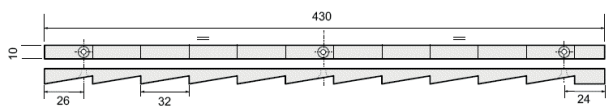

Art. 160401