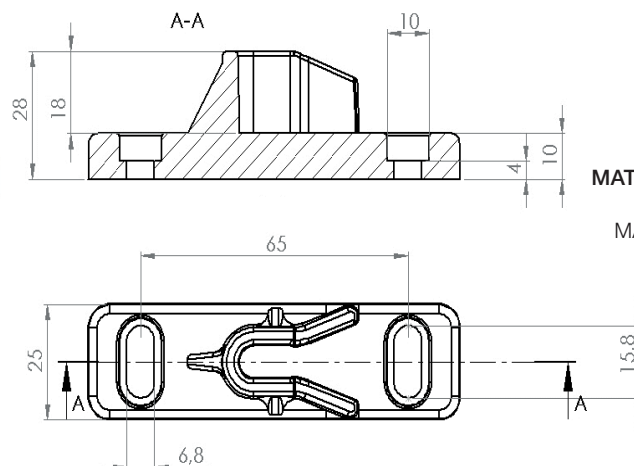

STRIKER FOR WINDOW CLOSURE

Art.138301

FORI DIAMETRO 6,5mm
MATERIALE: POLIAMMIDE UV

HOLES DIAMETER 6,5mm
MATERIAL: UV POLYAMIDE

SCONTO PER CHIUSURE FINESTRINO

STRIKER FOR WINDOW CLOSURE

Art.138321

MATERIALE: POLIAMMIDE UV